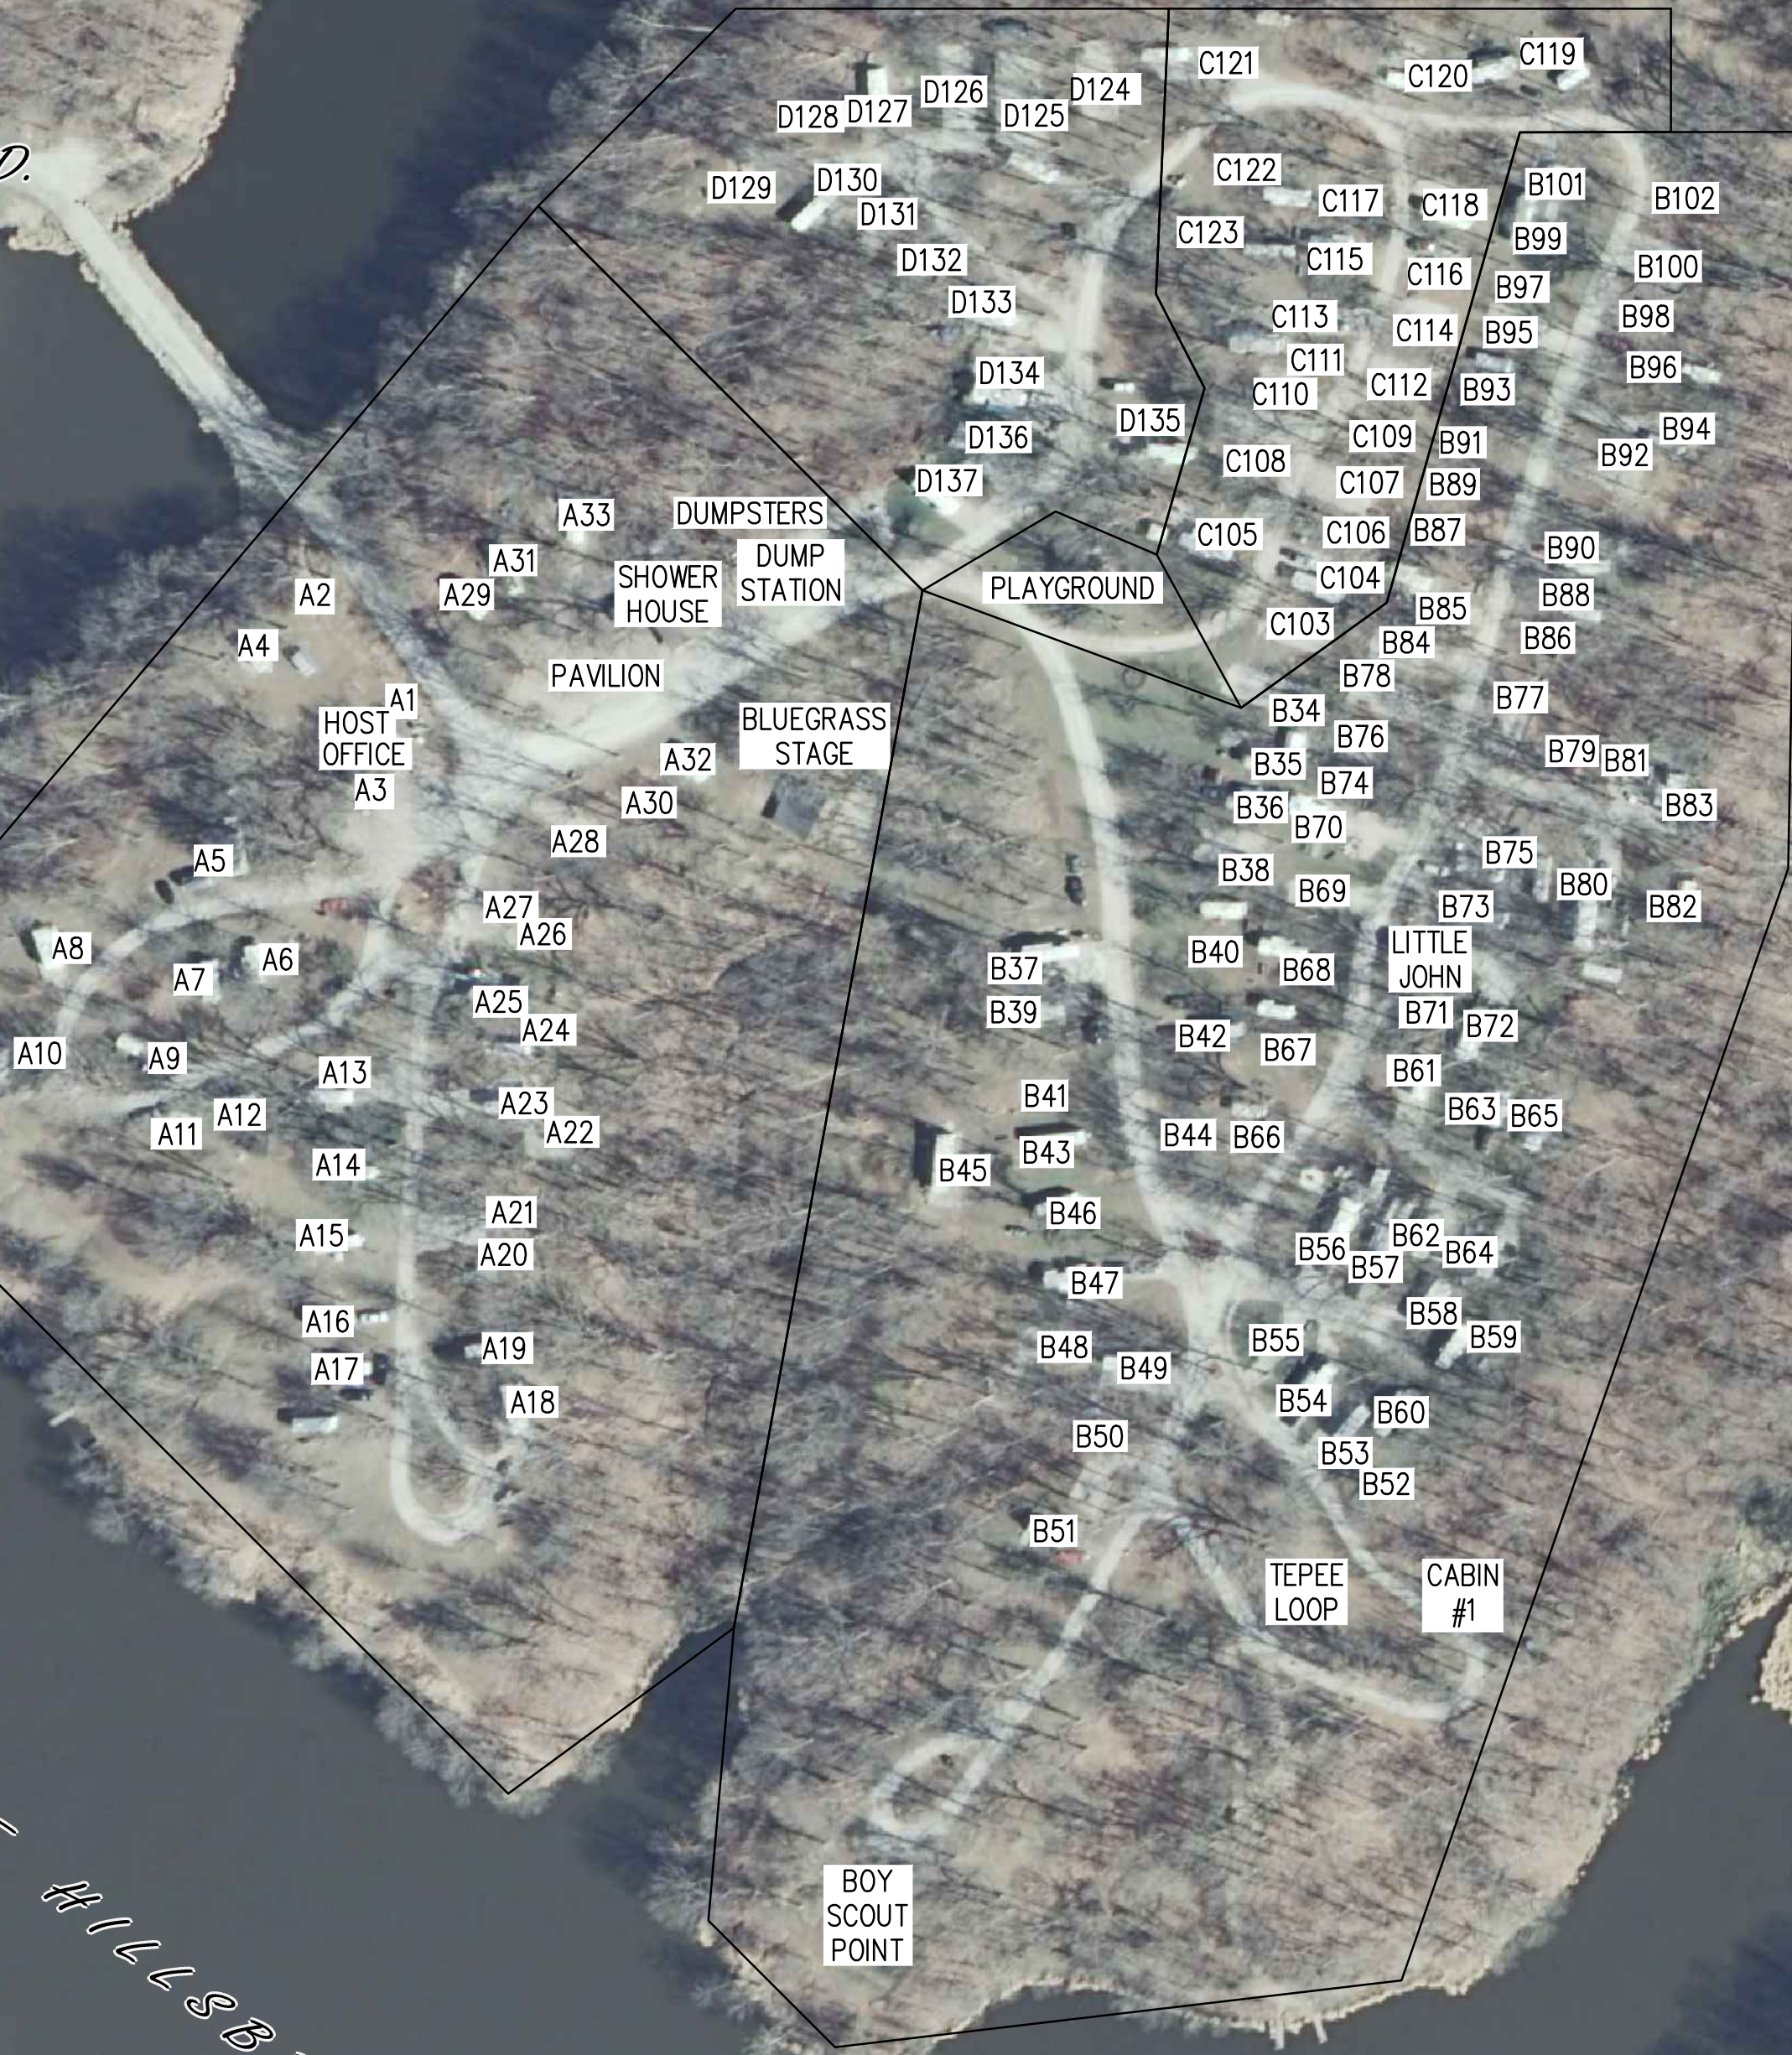

# SHERWOOD FOREST CAMPGROUND HILLSBORO, IL

CITY LAKE RD.

LAKE HILLSBORO